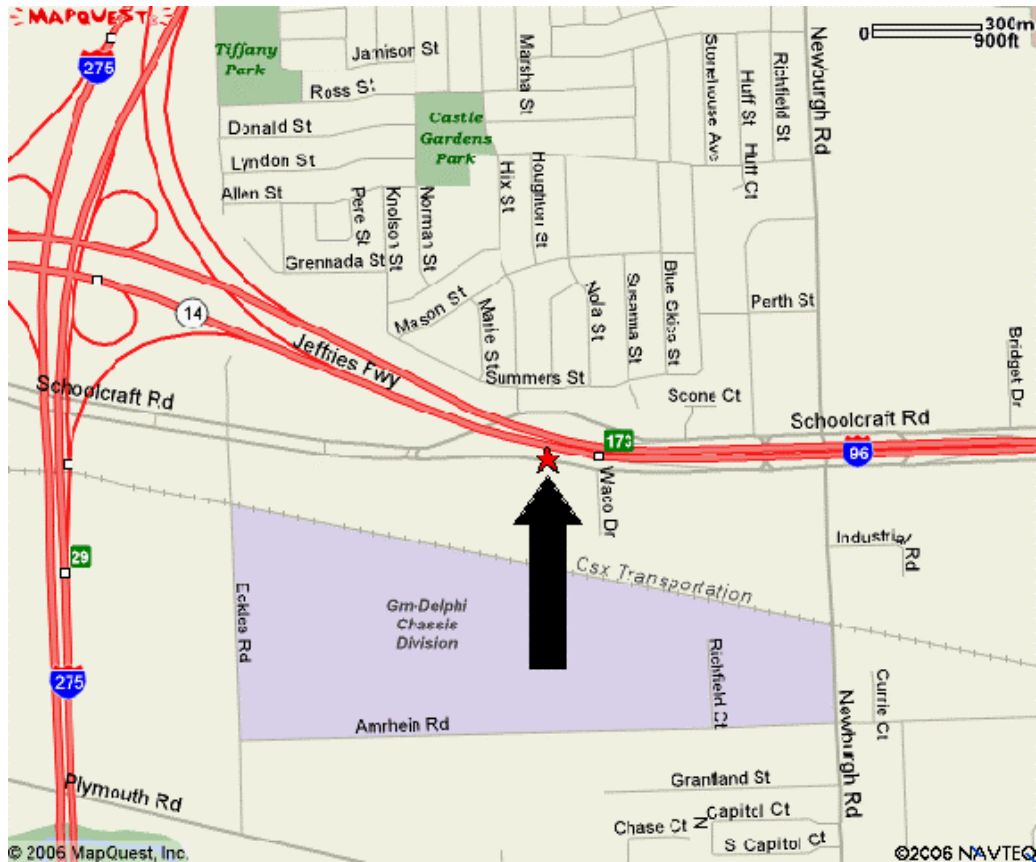

PROFESSOR MOTOR

38291 Schoolcraft Road– Suite 104, Livonia MI 48150
Phone : (734) 462-4226 www.professormotor.com

Location : Schoolcraft Road West of Newburgh, East of Haggerty On the South Side of Schoolcraft In the “Interchange Commerce Park” Industrial Park – 1st Building by Schoolcraft Road – **Suite 104**

Thu 2:00 PM to 5:00 PM
Fri 2:00 PM to 7:00 PM
Saturday 12:00 Noon to 5:00 PM
CLOSED Sunday, Monday, Tuesday & Wed

We Feature – Slot Car Racing cars, sets & parts, Extensive selection of top name brands Kits, Ready-to-run cars & hop up parts & accessories, 11 Lanes of Racing track available for rental Competitive Pricing, Great Gift Ideas & Parties, Decals, tools, power supplies, fasteners & other supplies for general hobby use, the most knowledgeable & friendly staff in the area